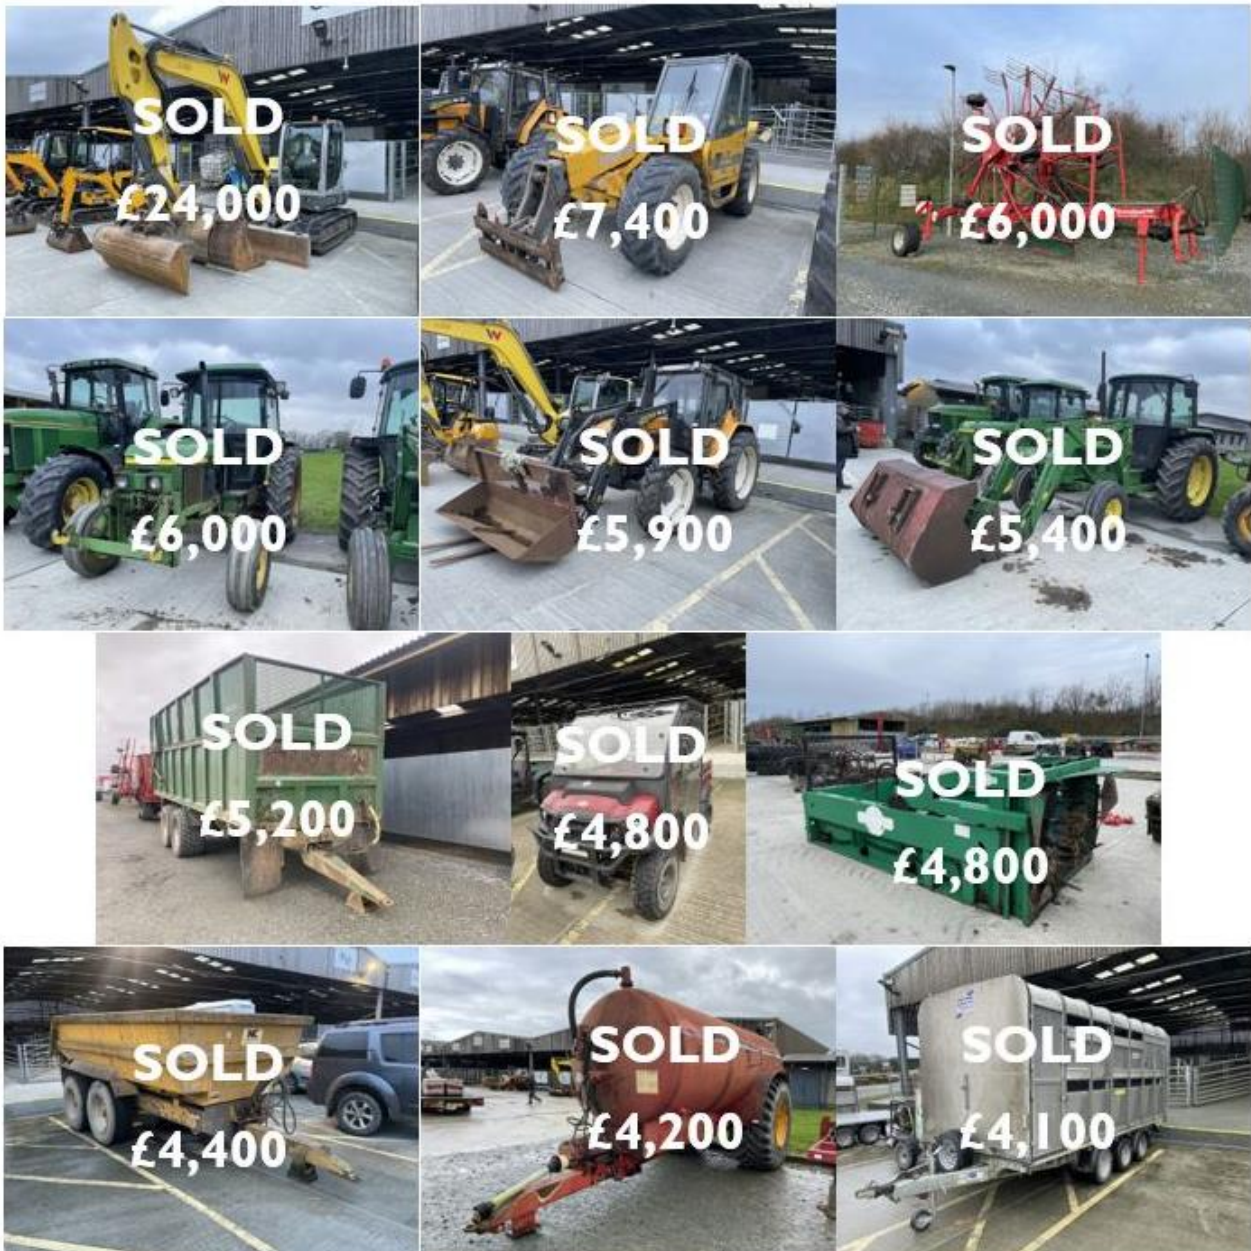

**LIVE &
ONLINE**

Monthly Live & Online Machinery Sale **HOLSWORTHY LIVESTOCK MARKET**

Saturday 7th December 2024

SALE REPORT

A blustery December sale saw an impressive lineup of 12 tractors, 20 vehicles & 26 trailers!

HOLSWORTHY LIVESTOCK MARKET, NEW MARKET ROAD, HOLSWORTHY, DEVON EX22 7FA

WWW.KIVELLS.COM | CALL: 01409 253253 | EMAIL: MACHINERY@KIVELLS.COM | WHATSAPP: 07399 298995

KIVELLSMACHINERY.MARTEYE.IE

720 Tractors, Machinery & Effects – Auctioneer: David Kivell & Charlie Kivell

A tremendous entry in the online section this month with a whopping 720 lots on offer which achieved a 93% clearance and 621 out of a possible 720 lots receiving online bids.

Another impressive lineup of tractors/diggers again this month with 12 on offer. Top shots fired at £24,000 for a tidy example of a 2017 Wacker Neuson 9T digger. £7,400 was achieved for a 1995 Matbro TS260 in good working order. Top of the tractors was £6,000 for a 1991 John Deere 2650 with front linkage. Closely following the trade was £5,900 for a Renault loader tractor with pallet forks and a bucket. A John Deere 2140 with a 245 loader went under the hammer for £5,400. A tidy example of a 2019 Kawasaki mule 5X sold for £4,800. A JCB telehandler in good working order sold for £3,900 and went locally.

The trailers keep rolling in with 26 on offer. £5,200 was the top of the trailers where a 14T Bailey silage trailer went under the hammer. A 12T NC dump trailer topped at £4,400 closely followed by £4,100 for a 14ft Ifor Williams livestock box.